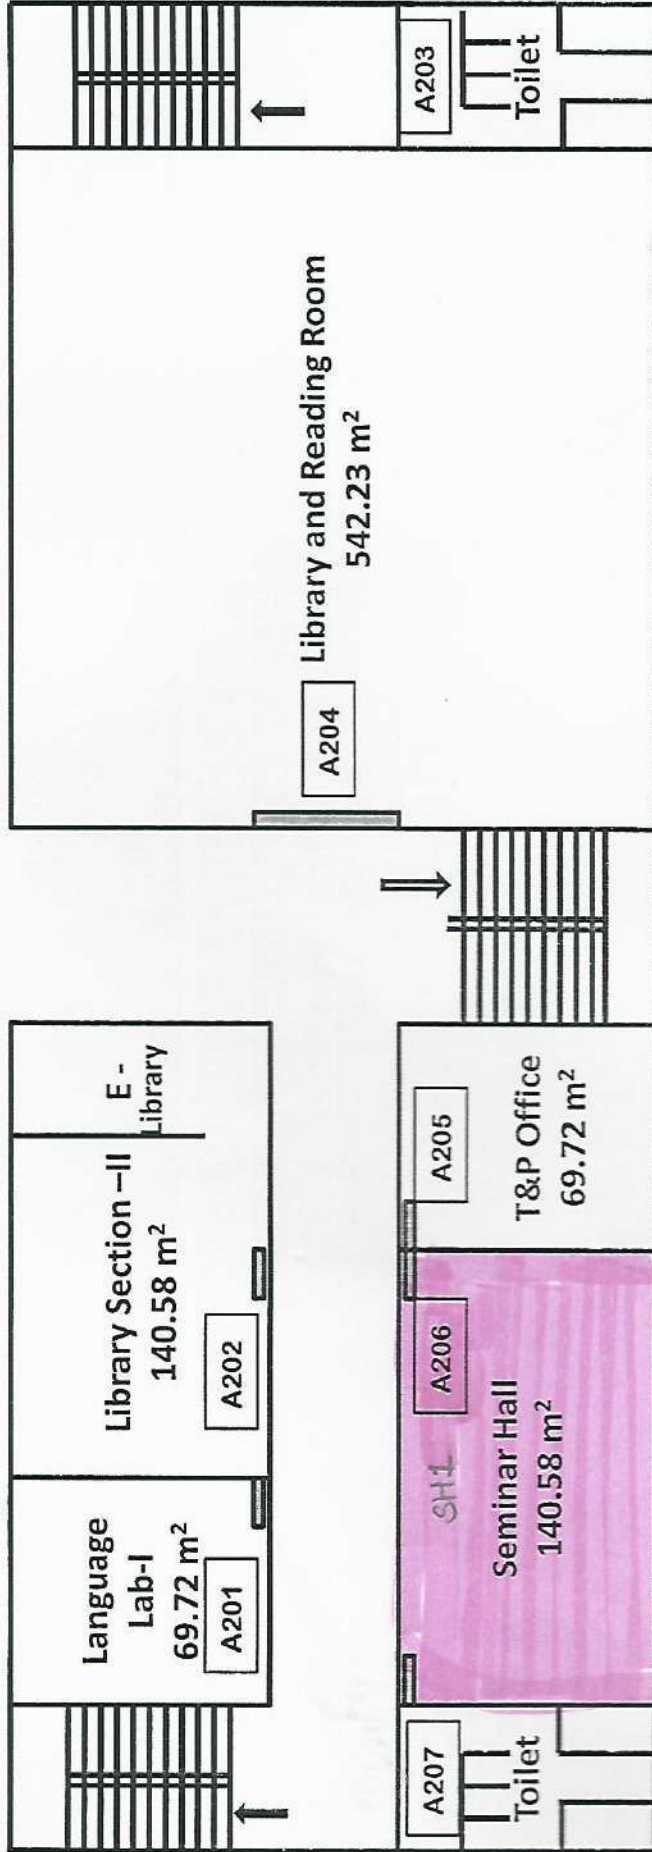

JSPM Narhe Technical Campus, Narhe

S. No. 12/2/2 and 14/9, Narhe

Tal: Haveli Dist: Pune - 41

Handwritten signature/initials

Director
JSPM Narhe Technical Campus
Narhe, Pune - 411 041

Building A

Upper Ground Floor Plan