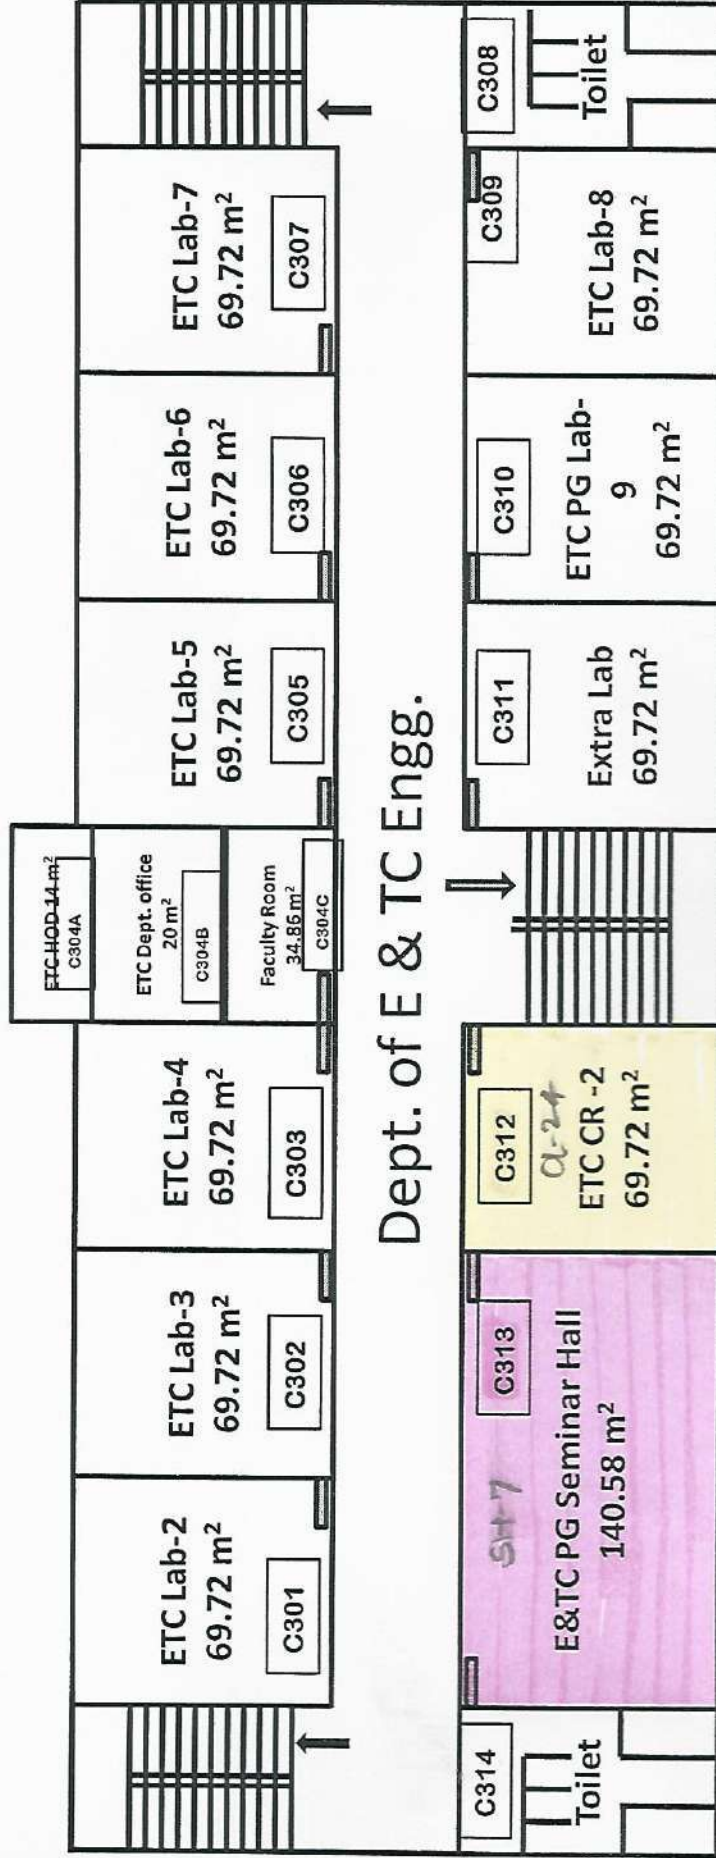

Handwritten signature
Director
JSPM Narhe Technical Campus
Narhe, Pune - 411 041

Building C

Second Floor Plan

JSPM Narhe Technical Campus, Narhe
S. No. 12/2/2 and 14/9, Narhe
Tal: Haveli Dist: Pune - 41