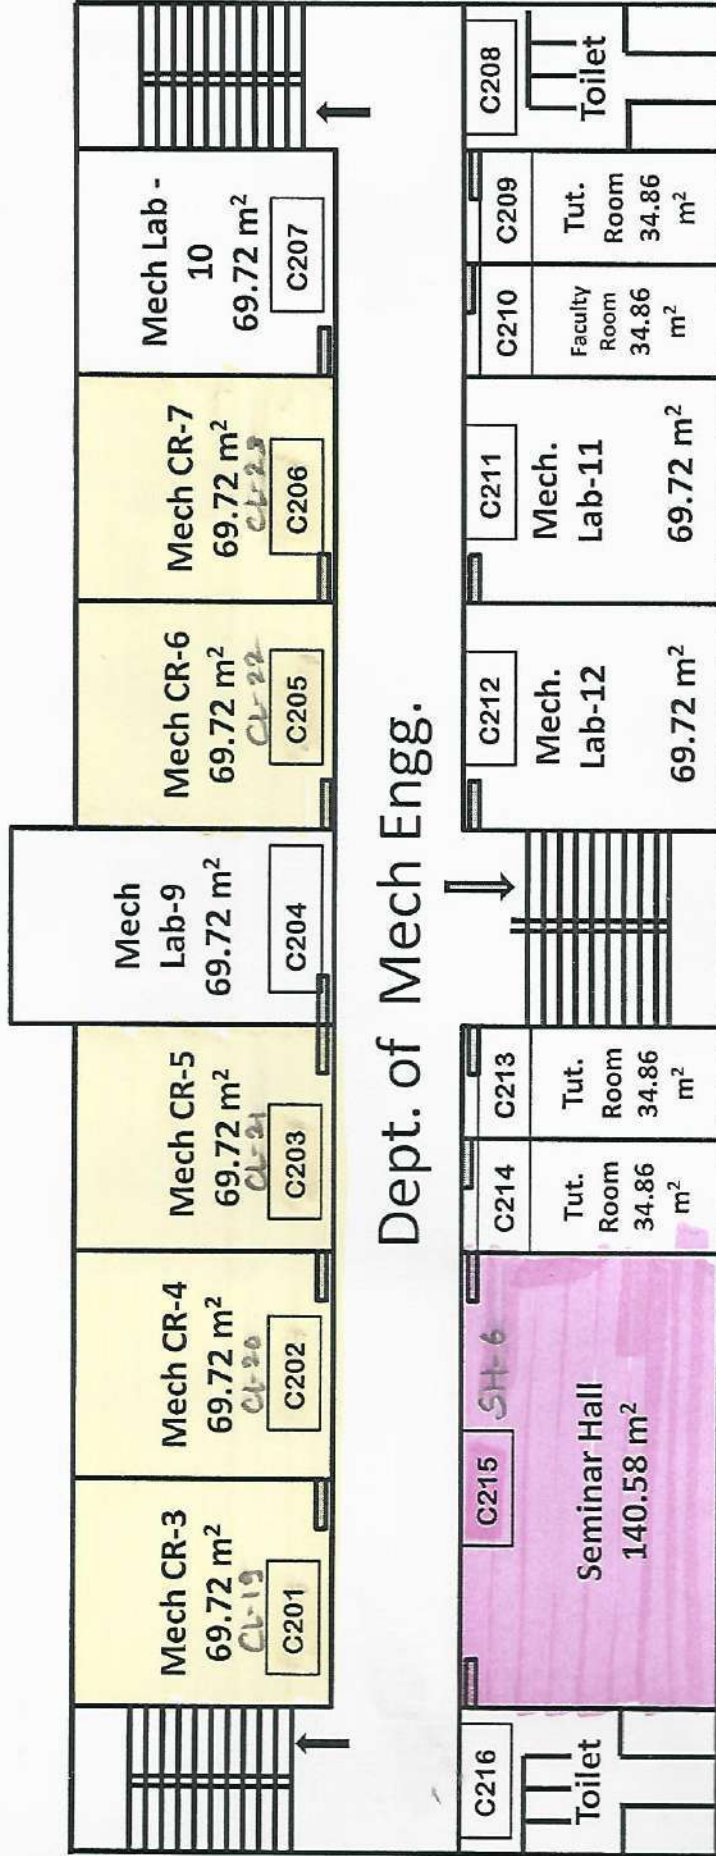

RSP

JSPM Narhe Technical Campus, Narhe
S. No. 12/2/2 and 14/9, Narhe
Tal: Haveli Dist: Pune - 41

Building C
First Floor Plan

Director
JSPM Narhe Technical Campus
Narhe, Pune - 411 041