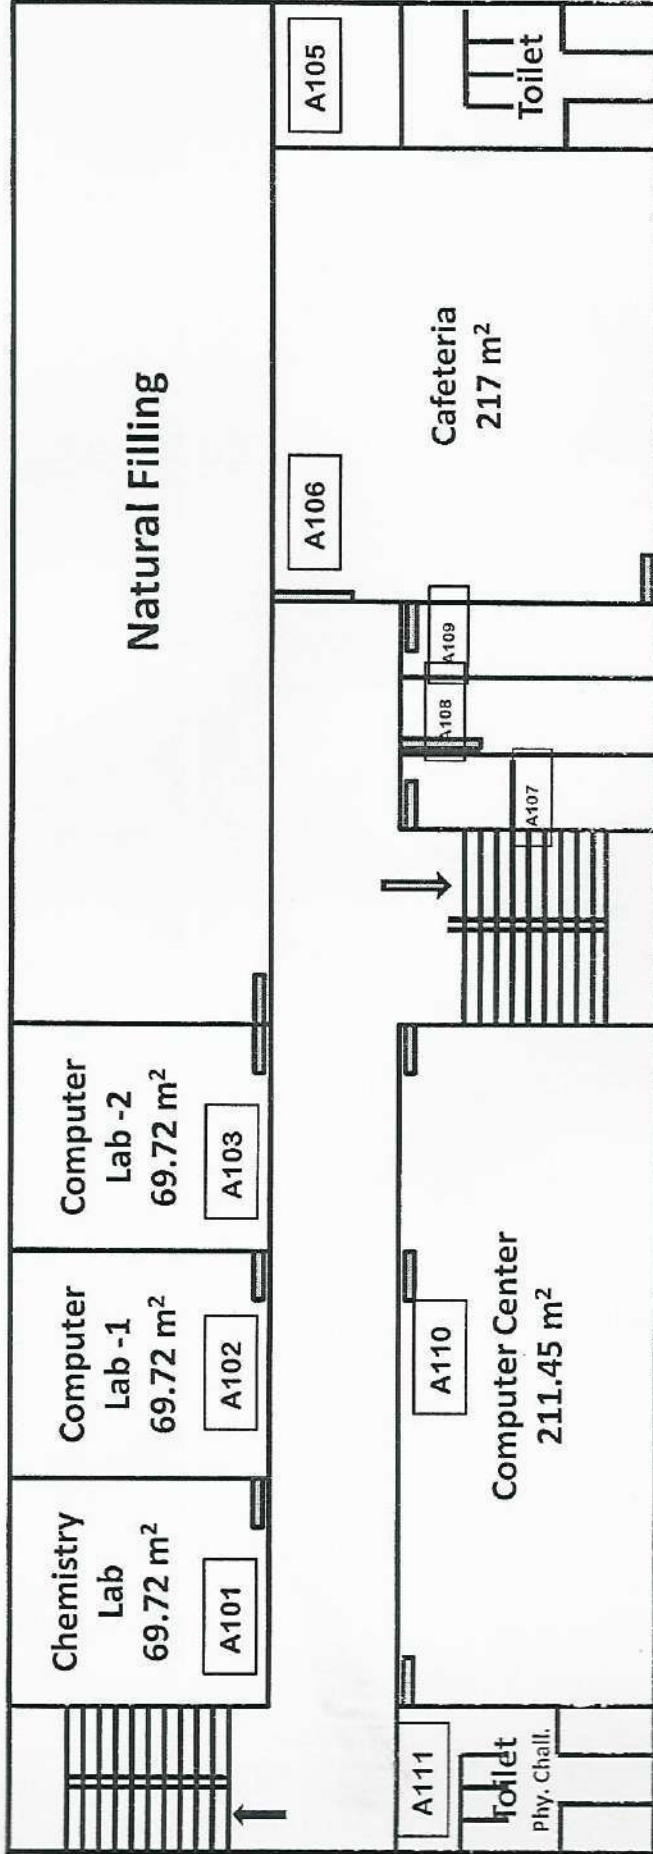

- CL
- SH

- A107 – First Aid cum Seek Room (22.5 m²)
- A108 – Stationary and Store (22.5 m²)
- A109 – House keeping & maintenance(10 m²)

[Handwritten Signature]

JSPM Narhe Technical Campus, Narhe

S. No. 12/2/2 and 14/9, Narhe

Tal: Haveli Dist: Pune - 41

Director
JSPM Narhe Technical Campus
Narhe, Pune - 411 041

Building A

Lower Ground Floor Plan