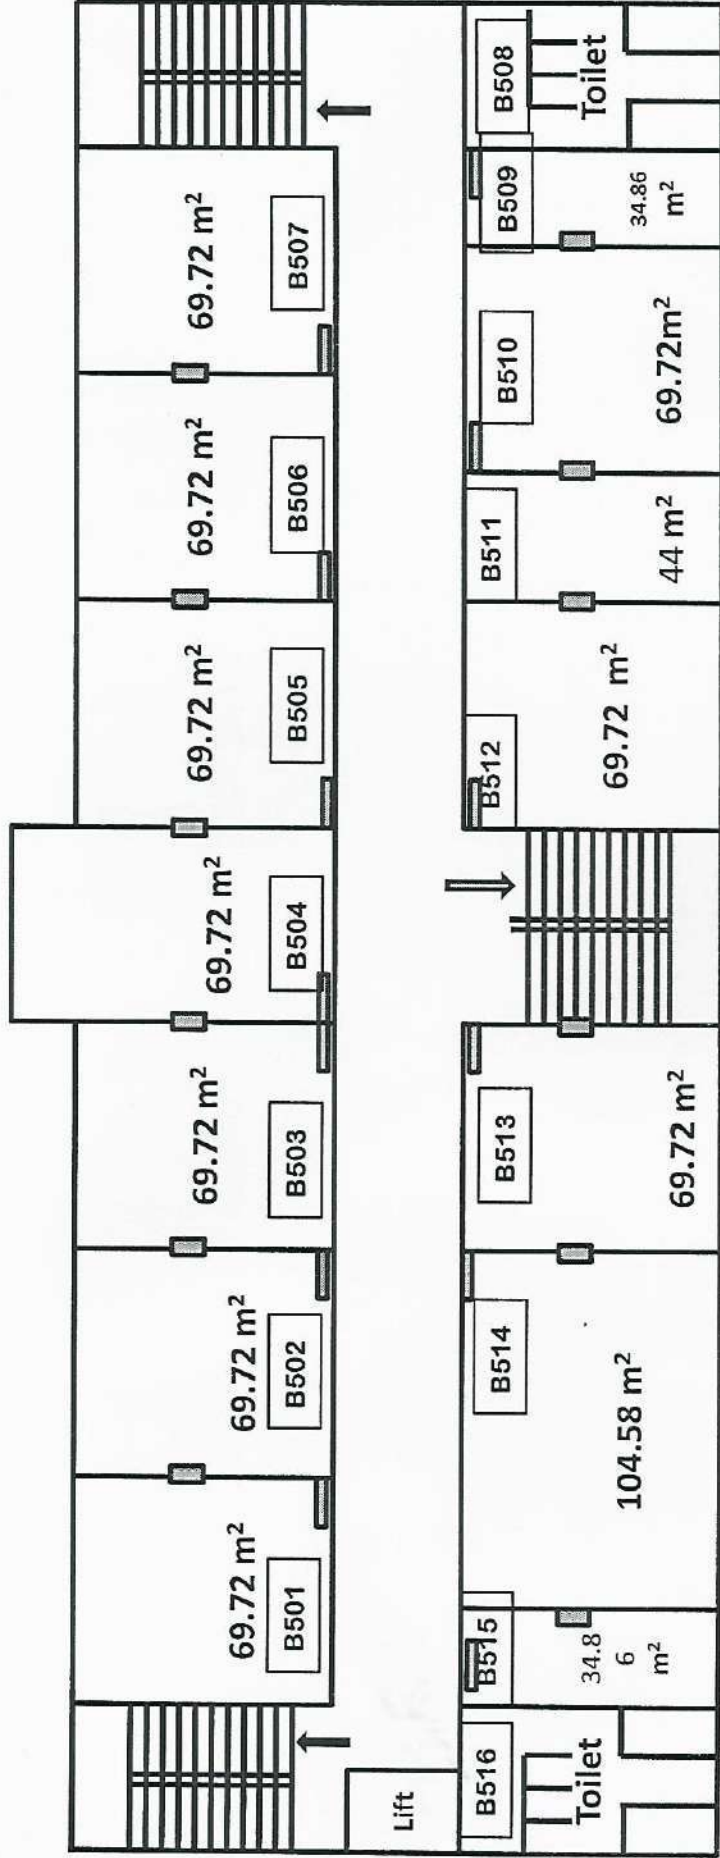

[Handwritten Signature]

Director
JSPM Narhe Technical Campus
Narhe, Pune - 411 041

Building B

Fourth Floor Plan

JSPM Narhe Technical Campus, Narhe
S. No. 12/2/2 and 14/9, Narhe
Tal: Haveli Dist: Pune - 41