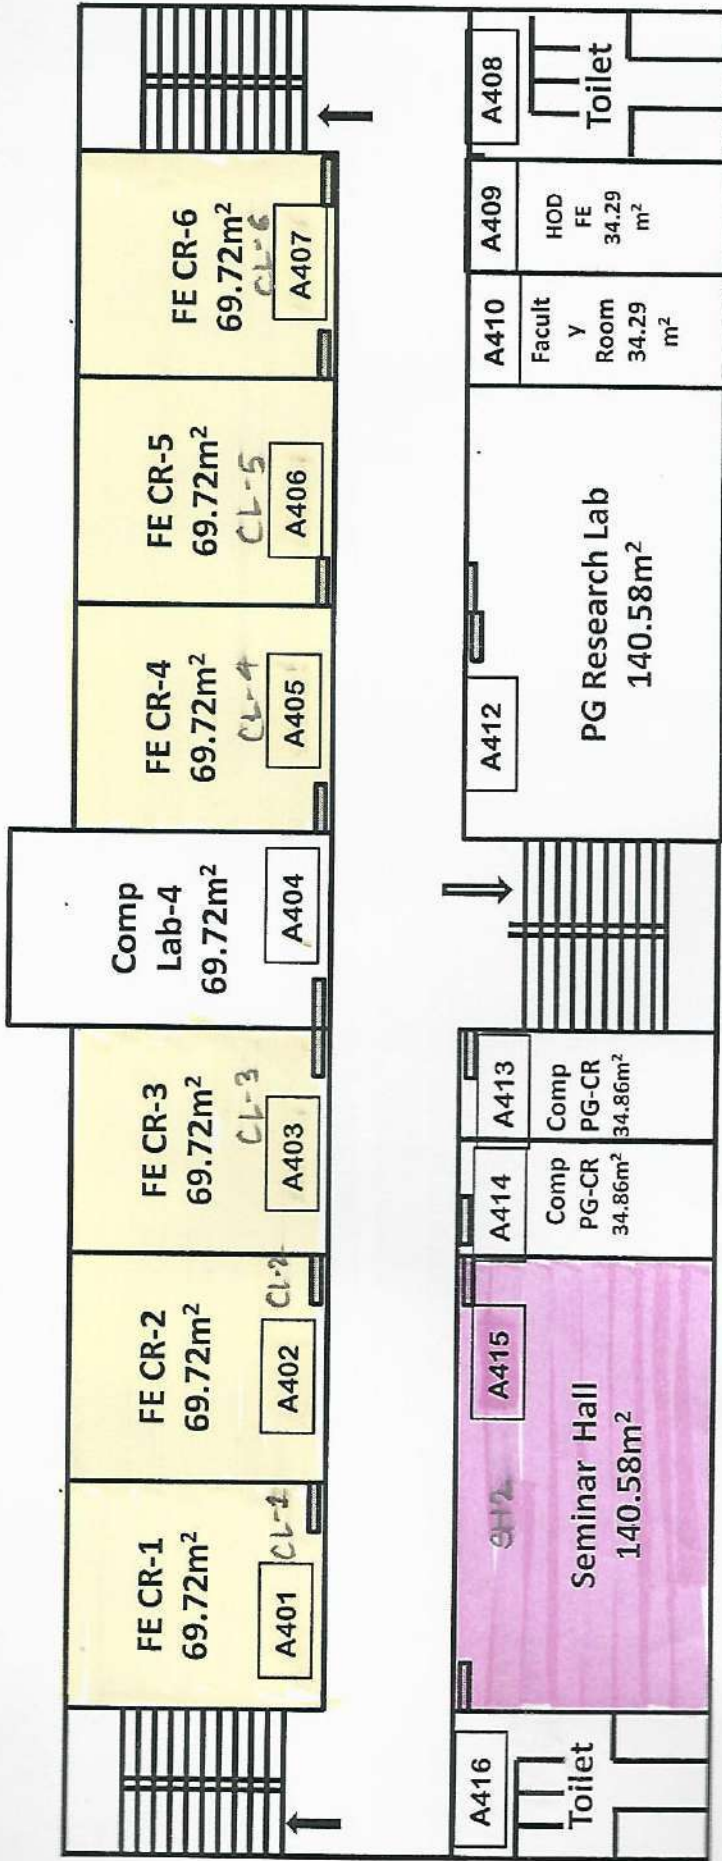

Building A

First Floor Plan

[Signature]

Director

JSPM Narhe Technical Campus
Narhe, Pune - 411 041

JSPM Narhe Technical Campus, Narhe

S. No. 12/2/2 and 14/9, Narhe

Tal: Haveli Dist: Pune - 41