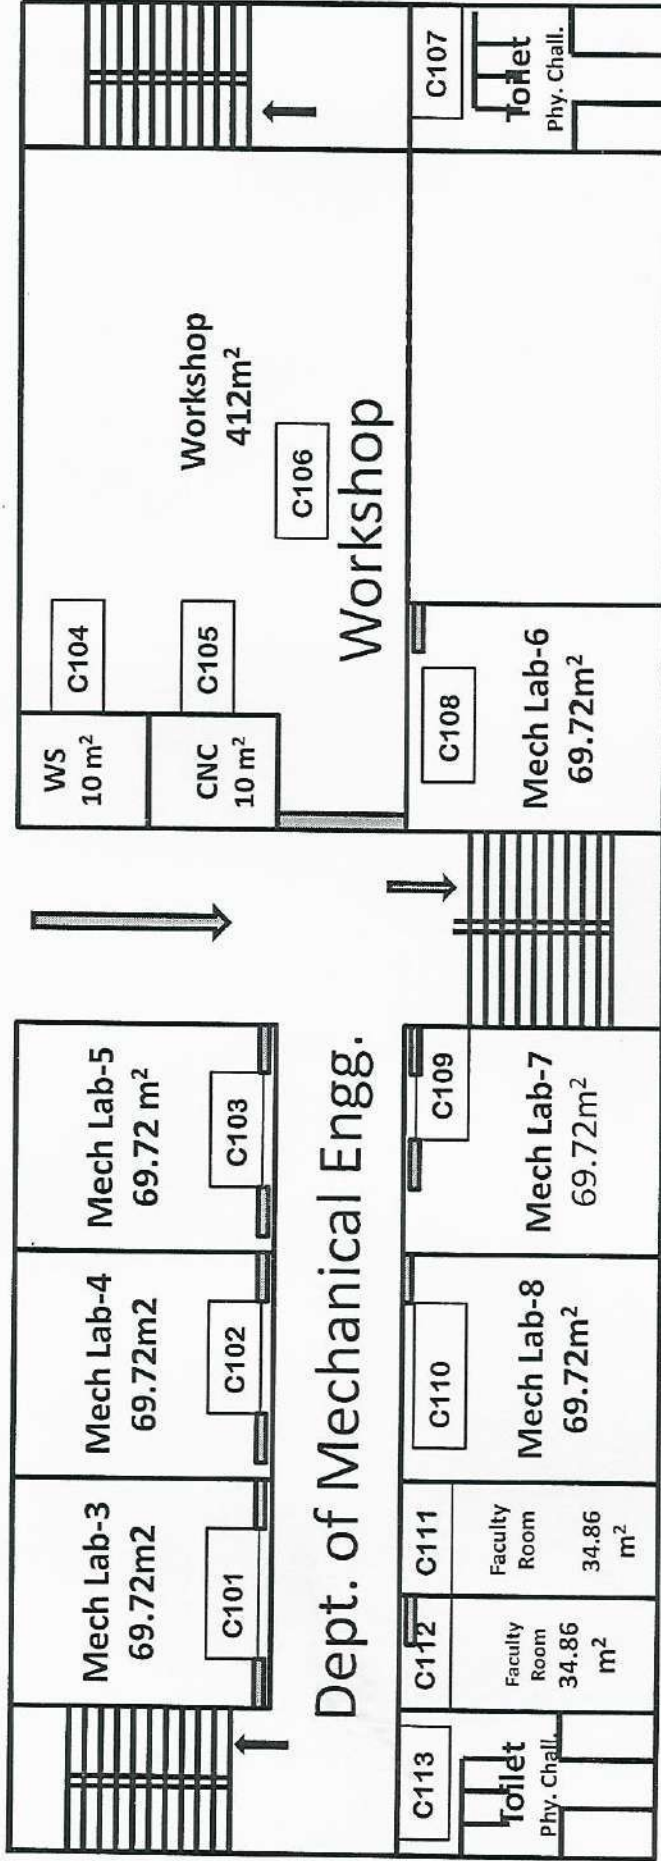

[Handwritten Signature]

Director
JSPM Narhe Technical Campus
Narhe, Pune - 411 041

JSPM Narhe Technical Campus, Narhe
S. No. 12/2/2 and 14/9, Narhe
Tal: Haveli Dist: Pune - 41

Building C

Ground Floor Plan