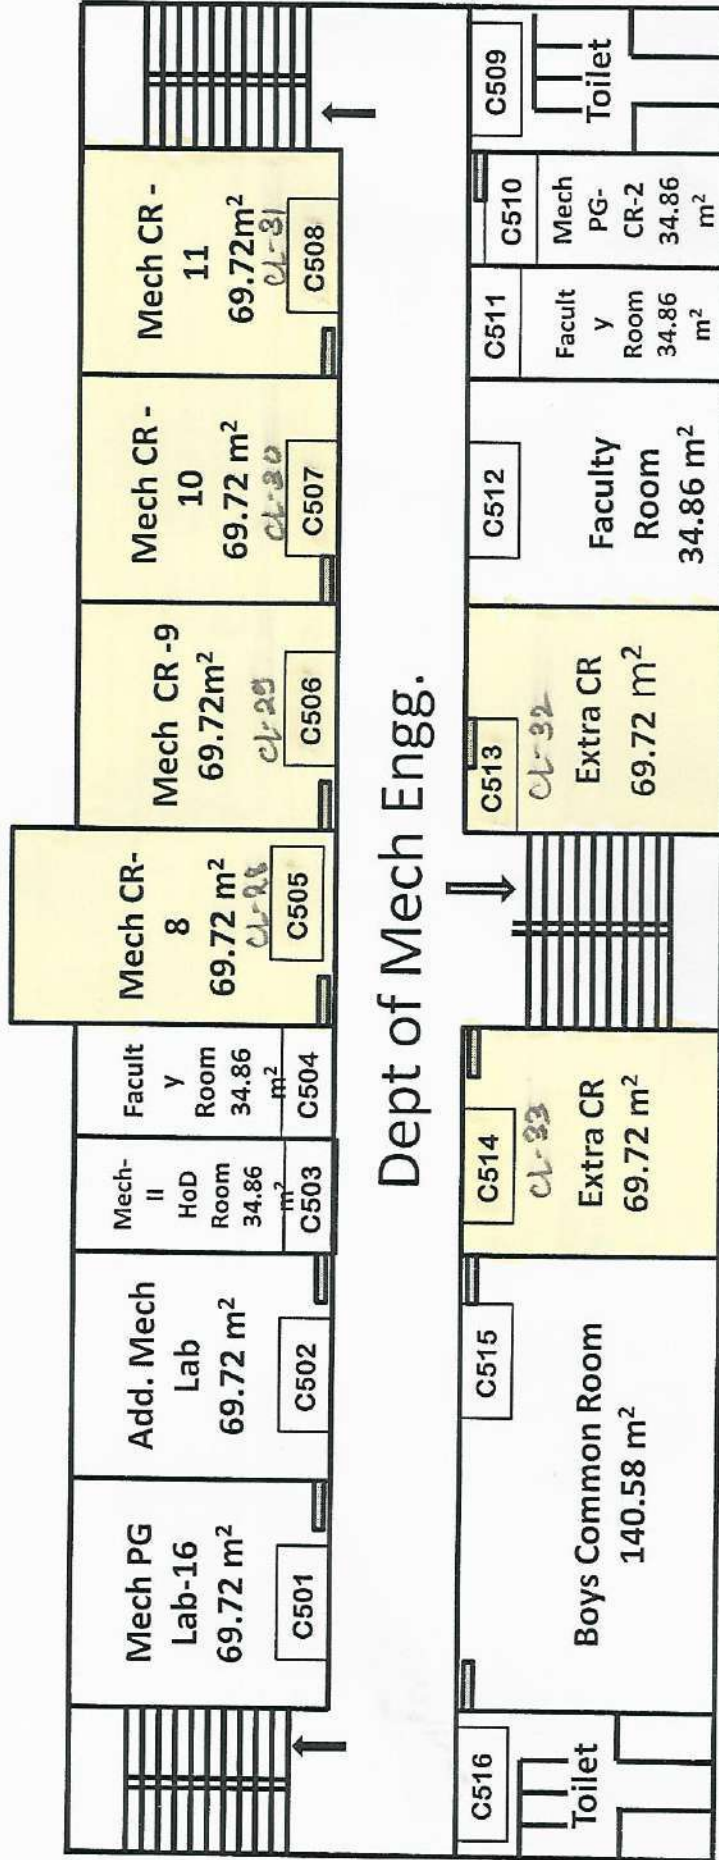

(Handwritten Signature)

JSPM Narhe Technical Campus, Narhe
S. No. 12/2/2 and 14/9, Narhe
Tal: Haveli Dist: Pune - 41

Building C
Director
JSPM Narhe Technical Campus,
Narhe, Pune - 411 041
Fourth Floor Plan