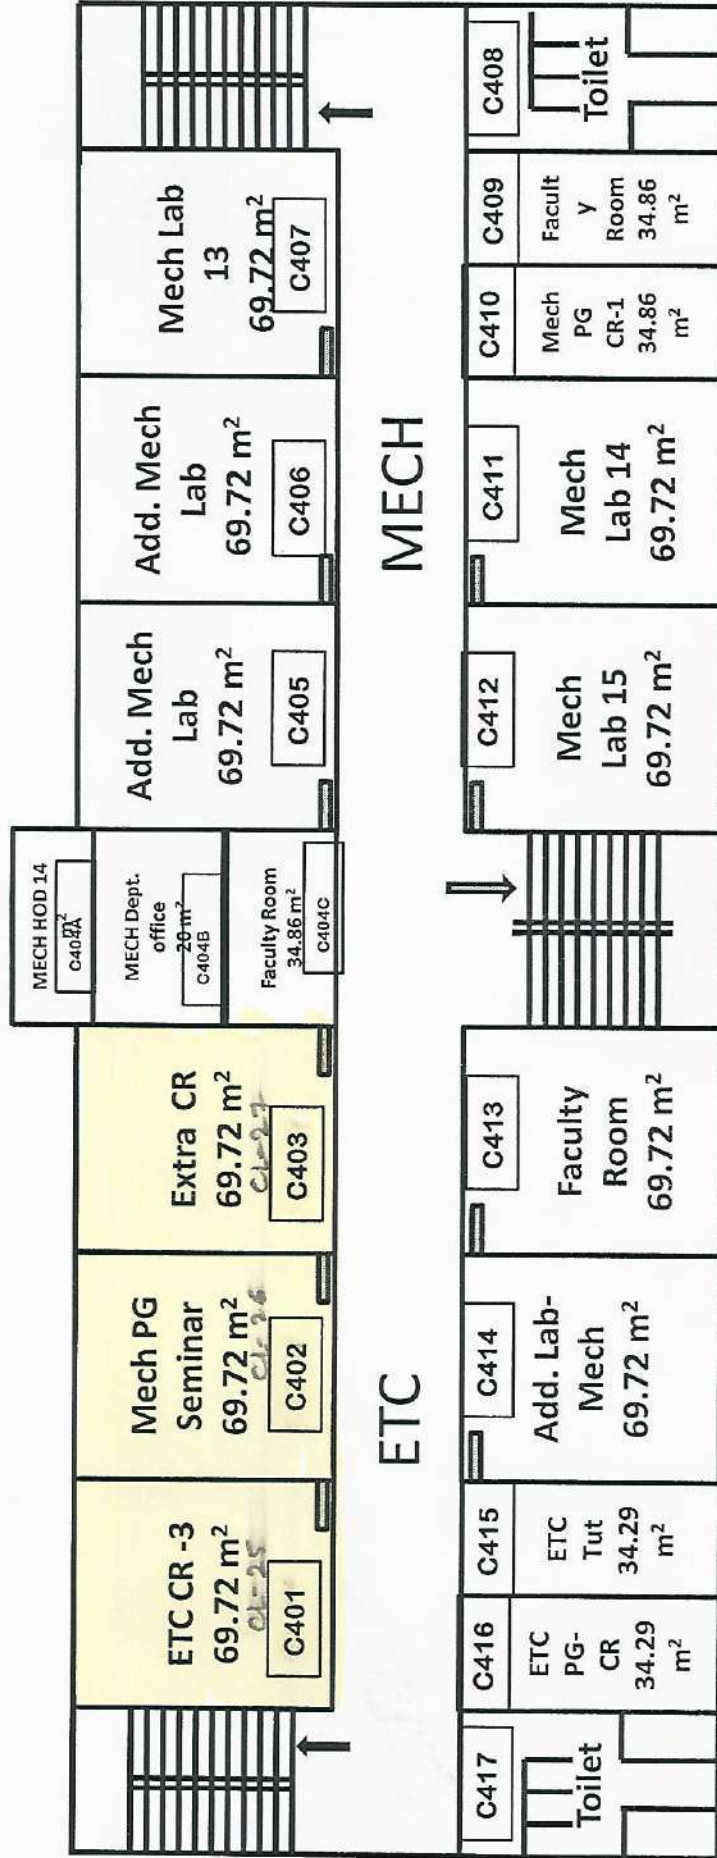

[Signature]
Director
JSPM Narhe Technical Campus
Narhe, Pune - 411 041

JSPM Narhe Technical Campus, Narhe
S. No. 12/2/2 and 14/9, Narhe
Tal: Haveli Dist: Pune - 41

Building C
Third Floor Plan