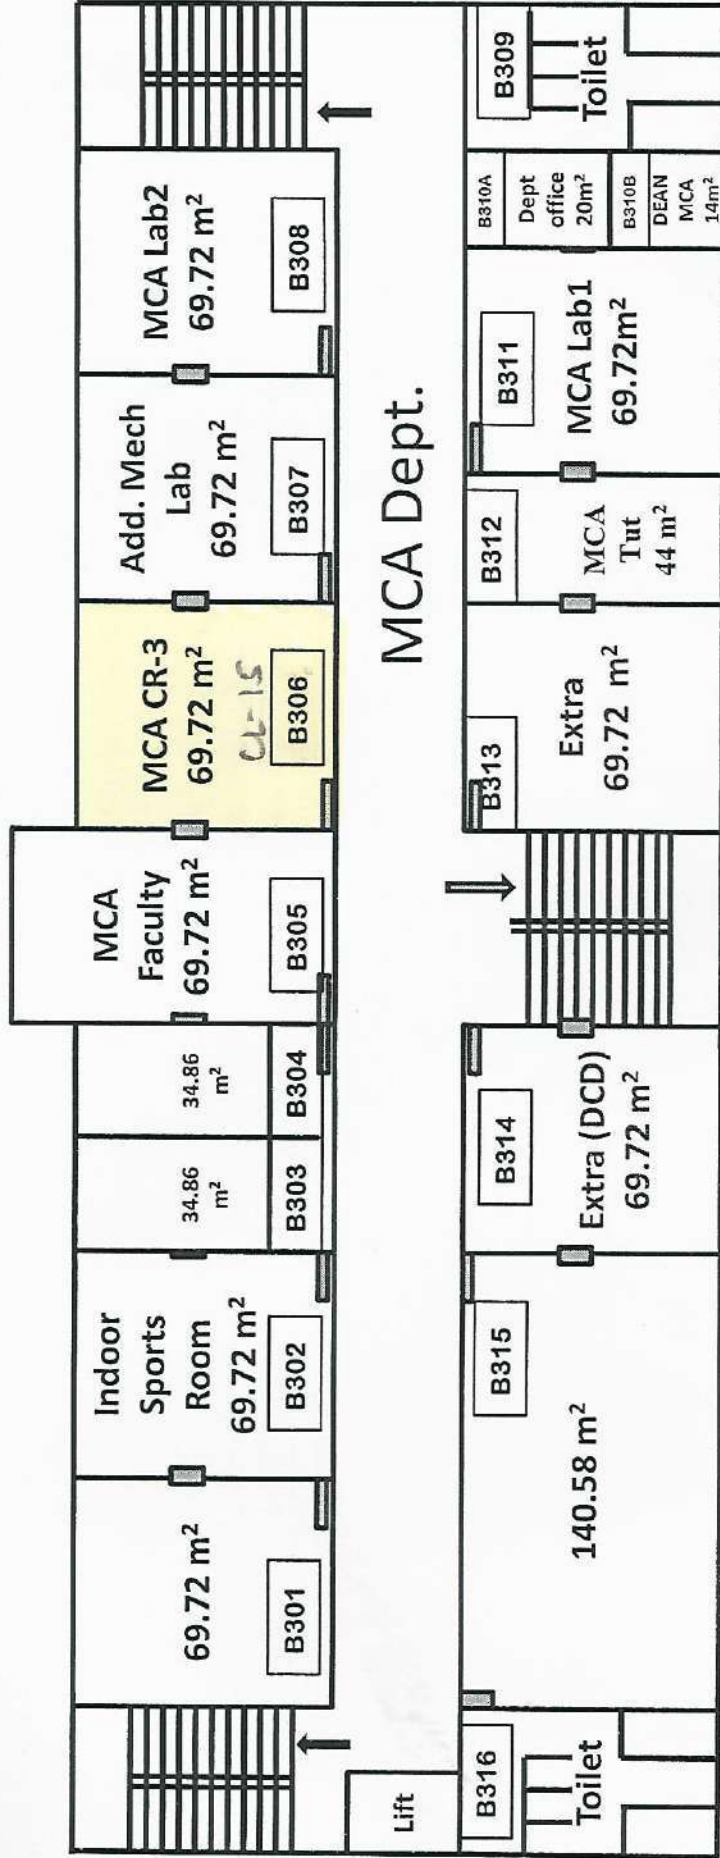

Handwritten signature

Director
JSPM Narhe Technical Campus
Narhe, Pune - 411 041

JSPM Narhe Technical Campus, Narhe
S. No. 12/2/2 and 14/9, Narhe
Tal: Haveli Dist: Pune - 41

Building B
Second Floor Plan