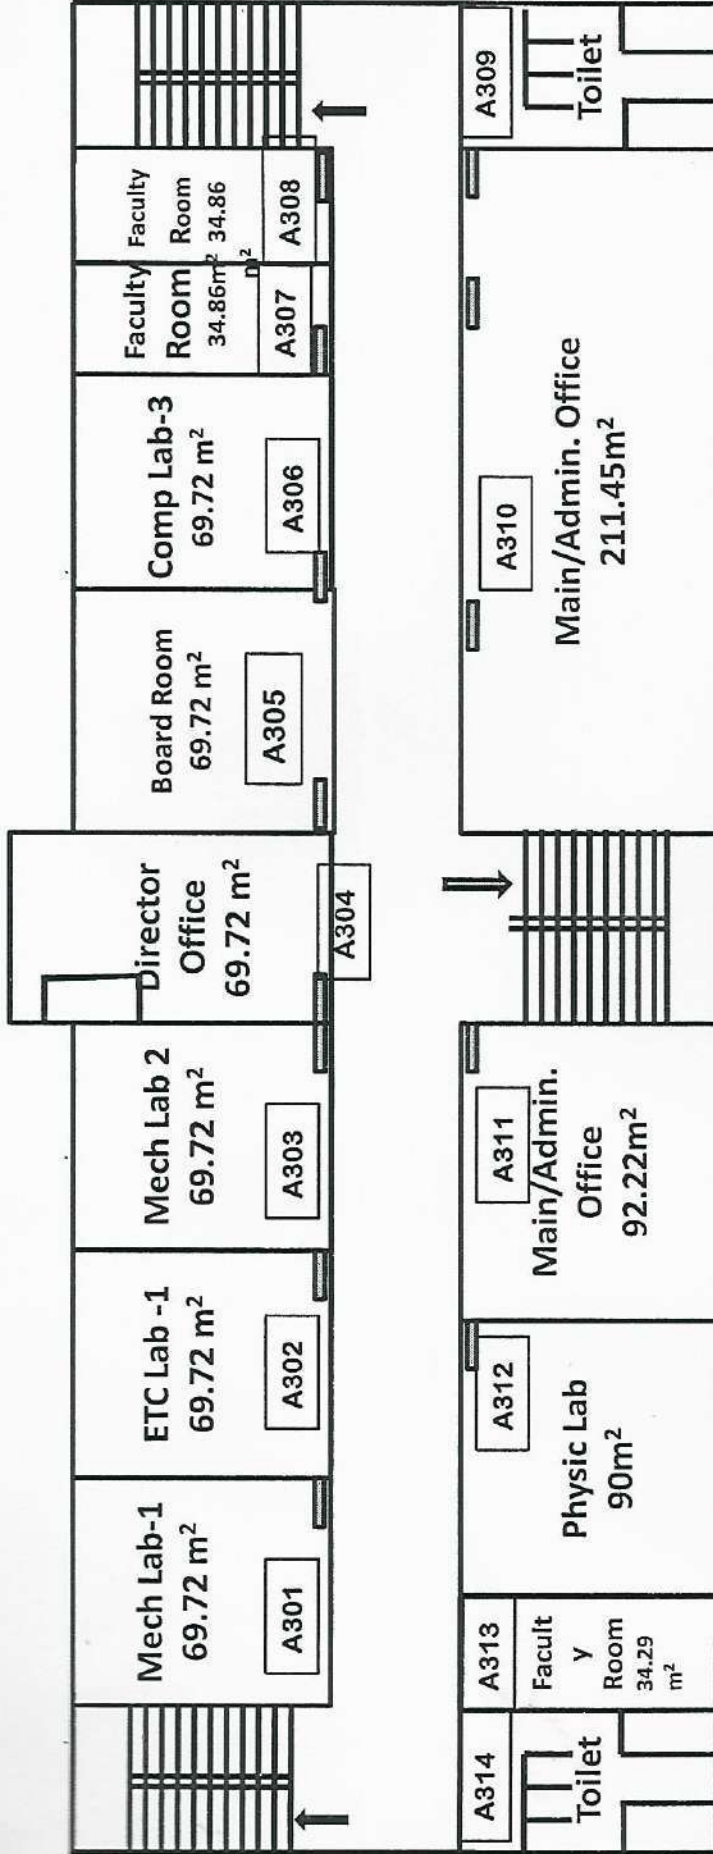

[Handwritten Signature]

JSPM Narhe Technical Campus, Narhe
S. No. 12/2/2 and 14/9, Narhe
Tal: Haveli Dist: Pune - 41

Building A
Stilt Ground Floor Plan

Director
JSPM Narhe Technical Campus
Narhe, Pune - 411 041