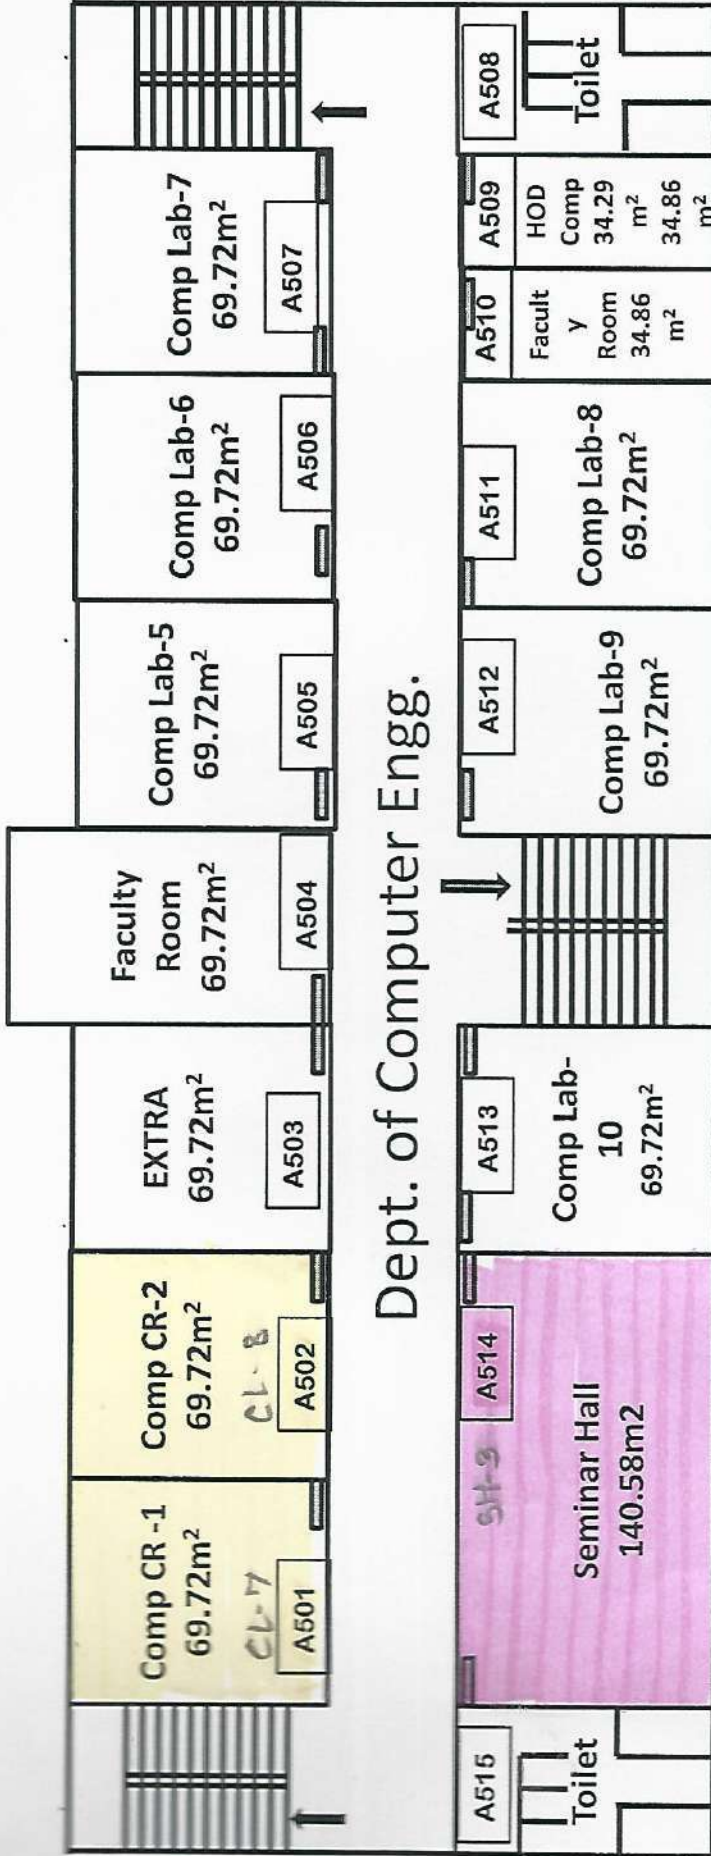

Dept. of Computer Engg.

Building A

Second Floor Plan

Handwritten signature

JSPM Narhe Technical Campus, Narhe
S. No. 12/2/2 and 14/9, Narhe

Tal: Haveli Dist: Pune - 41

Director
JSPM Narhe Technical Campus
Narhe, Pune - 411 041