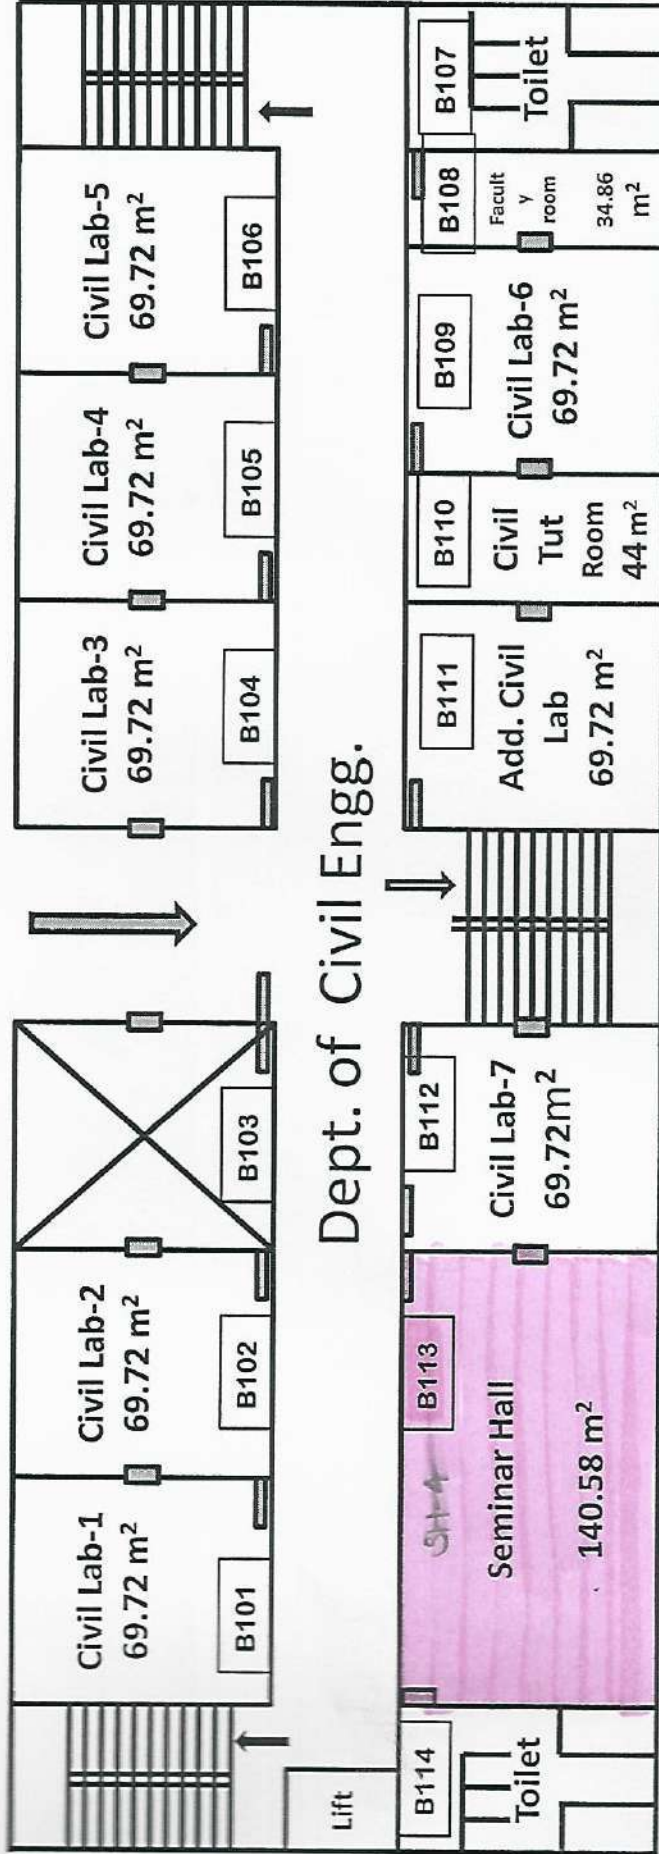

(Handwritten Signature)

Director
JSPM Narhe Technical Campus
Narhe, Pune - 411 041

JSPM Narhe Technical Campus, Narhe
S. No. 12/2/2 and 14/9, Narhe
Tal: Haveli Dist: Pune - 41

Building B
Ground Floor Plan