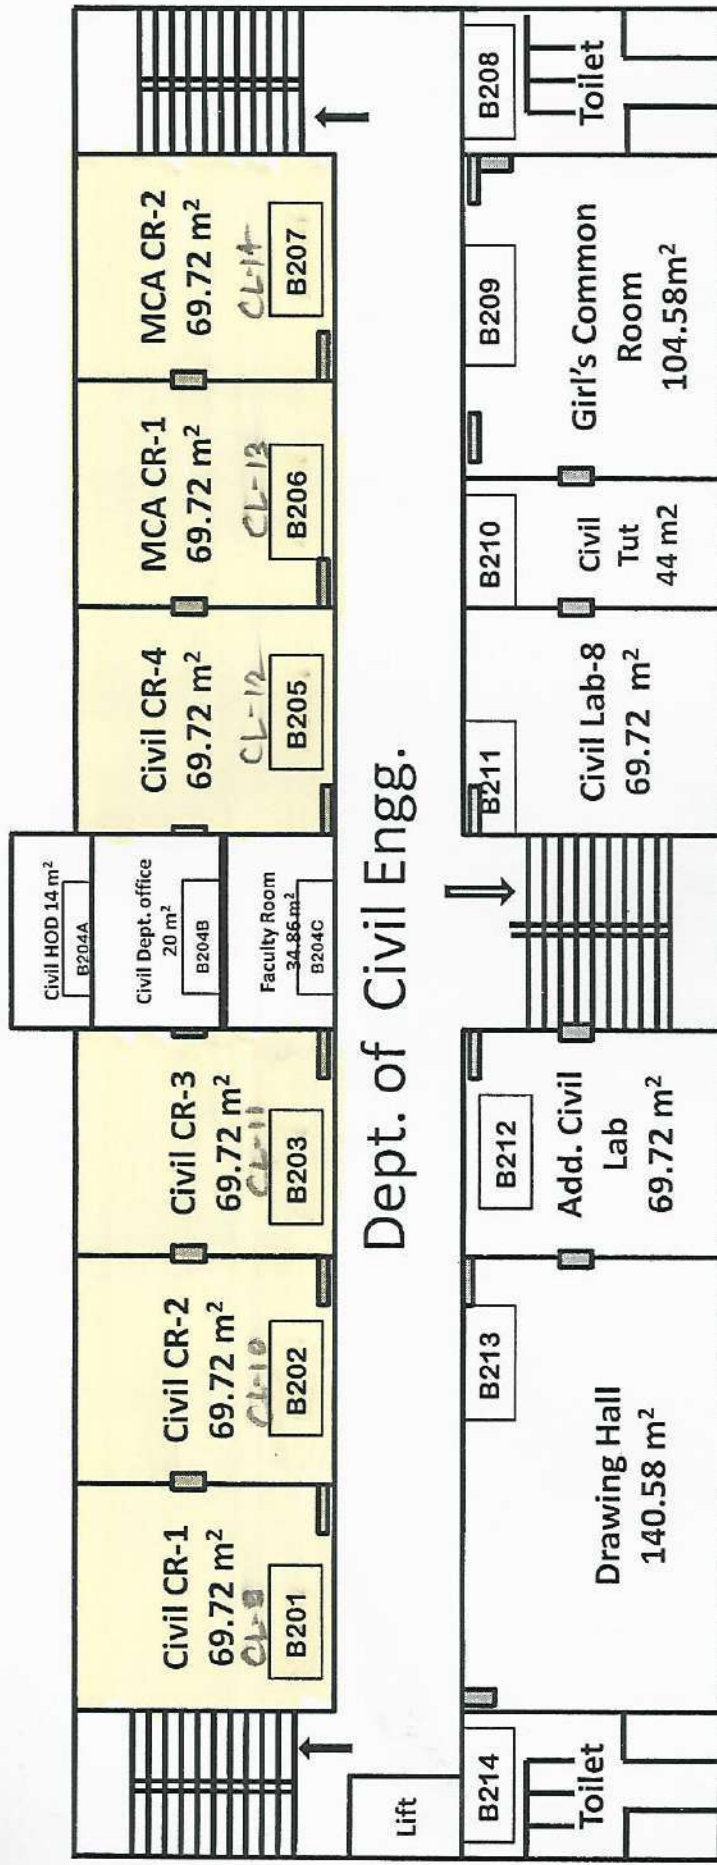

(Handwritten Signature)
Director
JSPM Narhe Technical Campus
Narhe, Pune - 411 041

Building B

First Floor Plan

JSPM Narhe Technical Campus, Narhe
S. No. 12/2/2 and 14/9, Narhe
Tal: Haveli Dist: Pune - 41