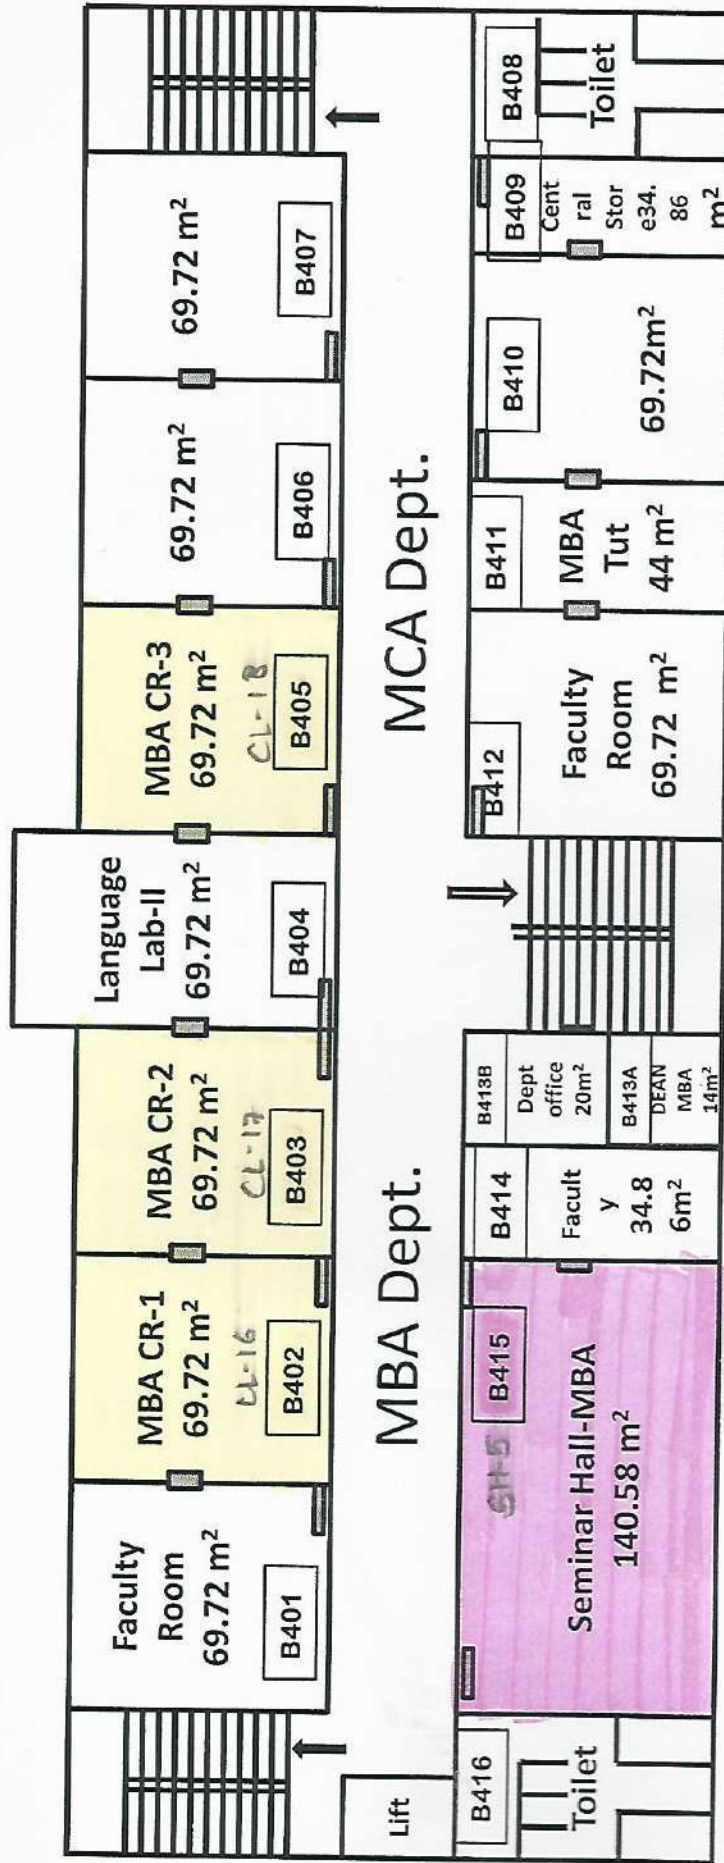

[Handwritten Signature]

Director
JSPM Narhe Technical Campus
Narhe, Pune - 411 041

Building B

Third Floor Plan

JSPM Narhe Technical Campus, Narhe
S. No. 12/2/2 and 14/9, Narhe
Tal: Haveli Dist: Pune - 41